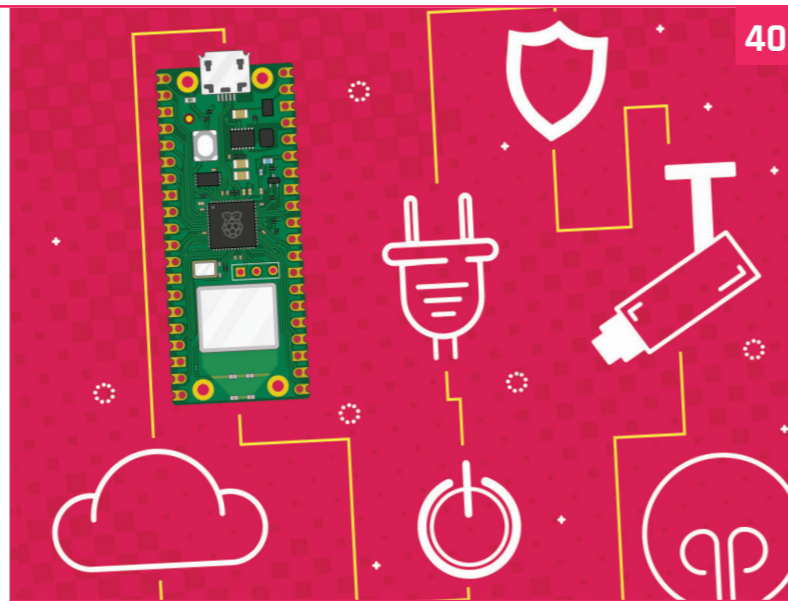

Contents

► Issue 123 ► November 2022

Cover Feature

40 Build a Smart Home

Regulars

- 36** Case Study: ECO Parking
- 92** Your Letters
- 97** Next Month
- 98** The Final Word

Project Showcases

- 08** PoleFX
- 12** NB100 Cyberdeck
- 14** Cyberdog Smart Saddle
- 18** PicoStepSeq
- 20** Arribada Penguin Monitoring
- 24** KeezyBoost40
- 26** Tiny System Monitor
- 28** BMOctoprint
- 32** Raspberry Pi Beret

14

Cyberdog Smart Saddle

40

20

Arribada Penguins

Tutorials

- 50** Build a MicroPython handheld
- 56** Pico W IoT - weather dashboard
- 62** Getting hands-on with relays

50

Build a MicroPython handheld

62

Getting hands-on with relays

The Big Feature

72

Pico-powered Christmas tree lights

78

Peto Bittle